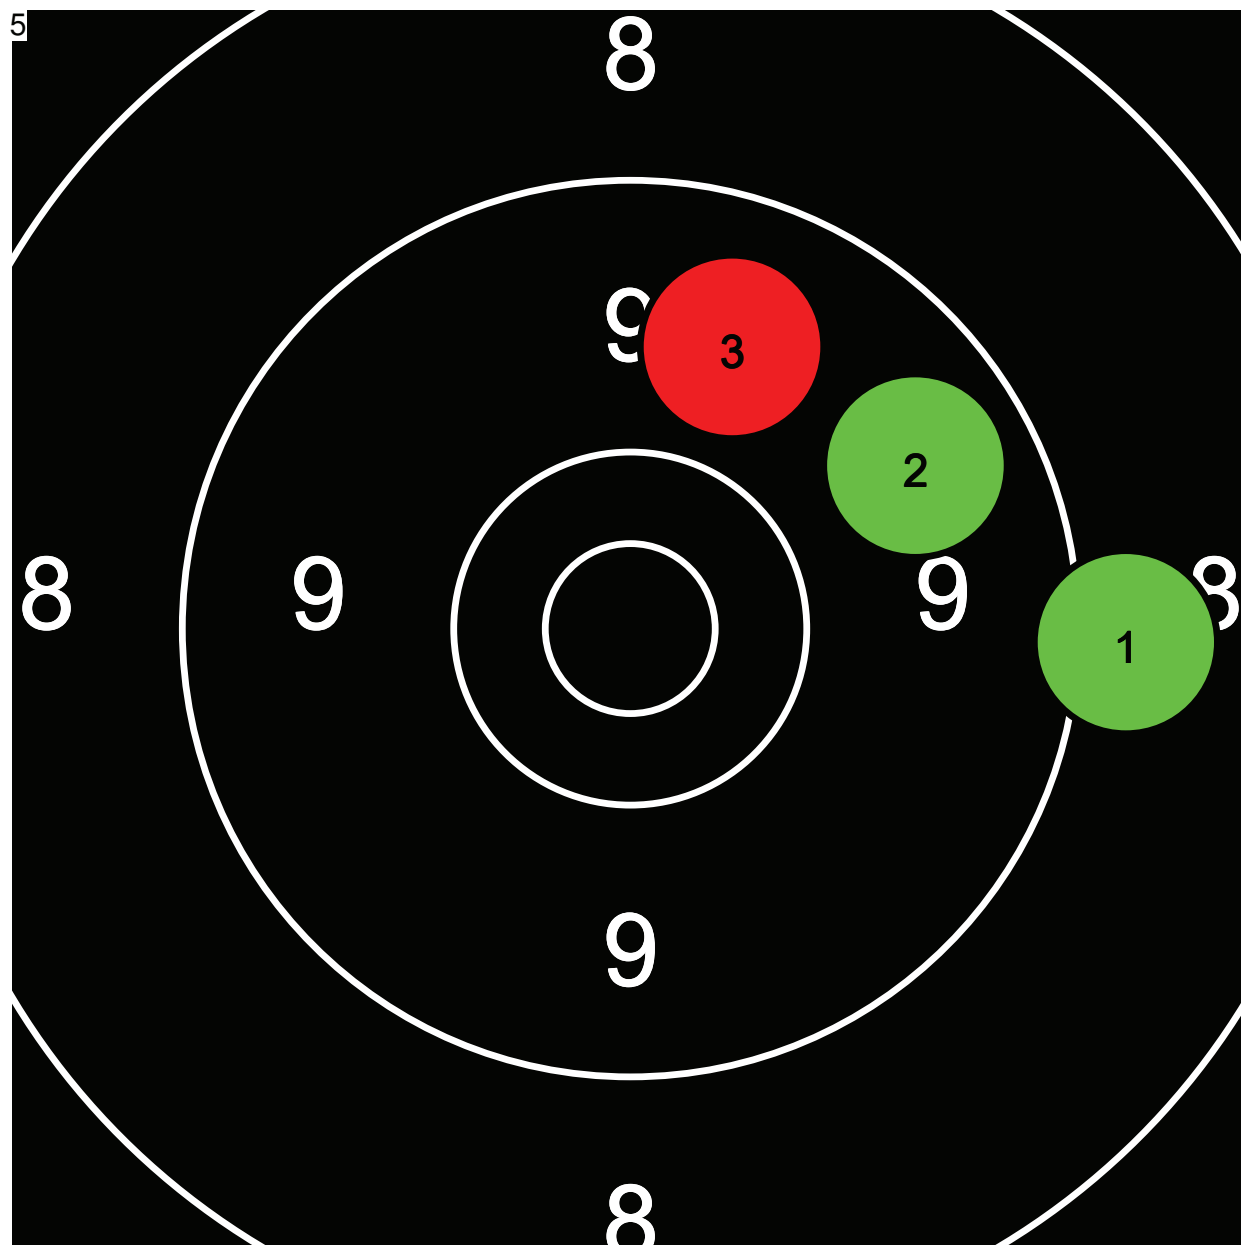

	Wert	Sec
1	10.8*	0
2	10.3	0
3	10.2	0
4		
5		
6		
7		
8		
9		
10		
	31.3-1*	0

Endschiessen G50m 2014

1 Merkofer Yvonne

Ausstich

Total: 99.2-2* / 159.6-4*

	Wert	Sec
1	10.0	0
2	10.6*	0
3	10.2	0
4	9.9	0
5	8.4	0
6	9.3	0
7	10.5*	0
8	10.3	0
9	10.2	0
10	9.8	0
	99.2-2*	0