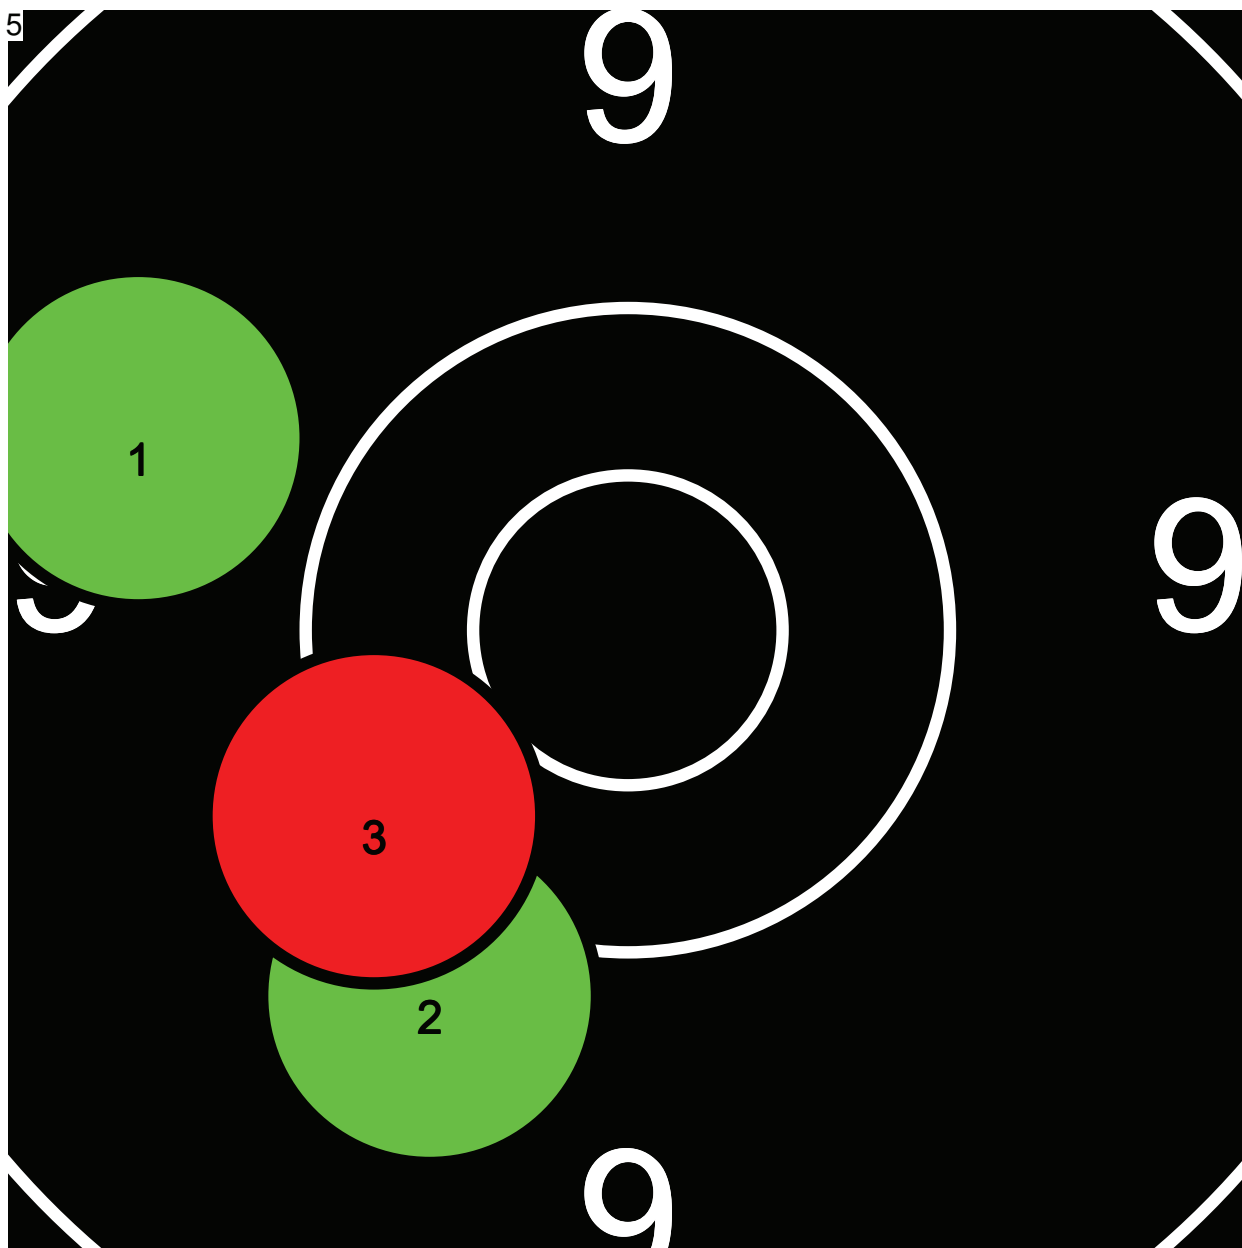

Wert	Sec
1	9.9	0
2	10.1	0
3	10.3*	0
4		
5		
6		
7		
8		
9		
10		
	30.3-1*	0