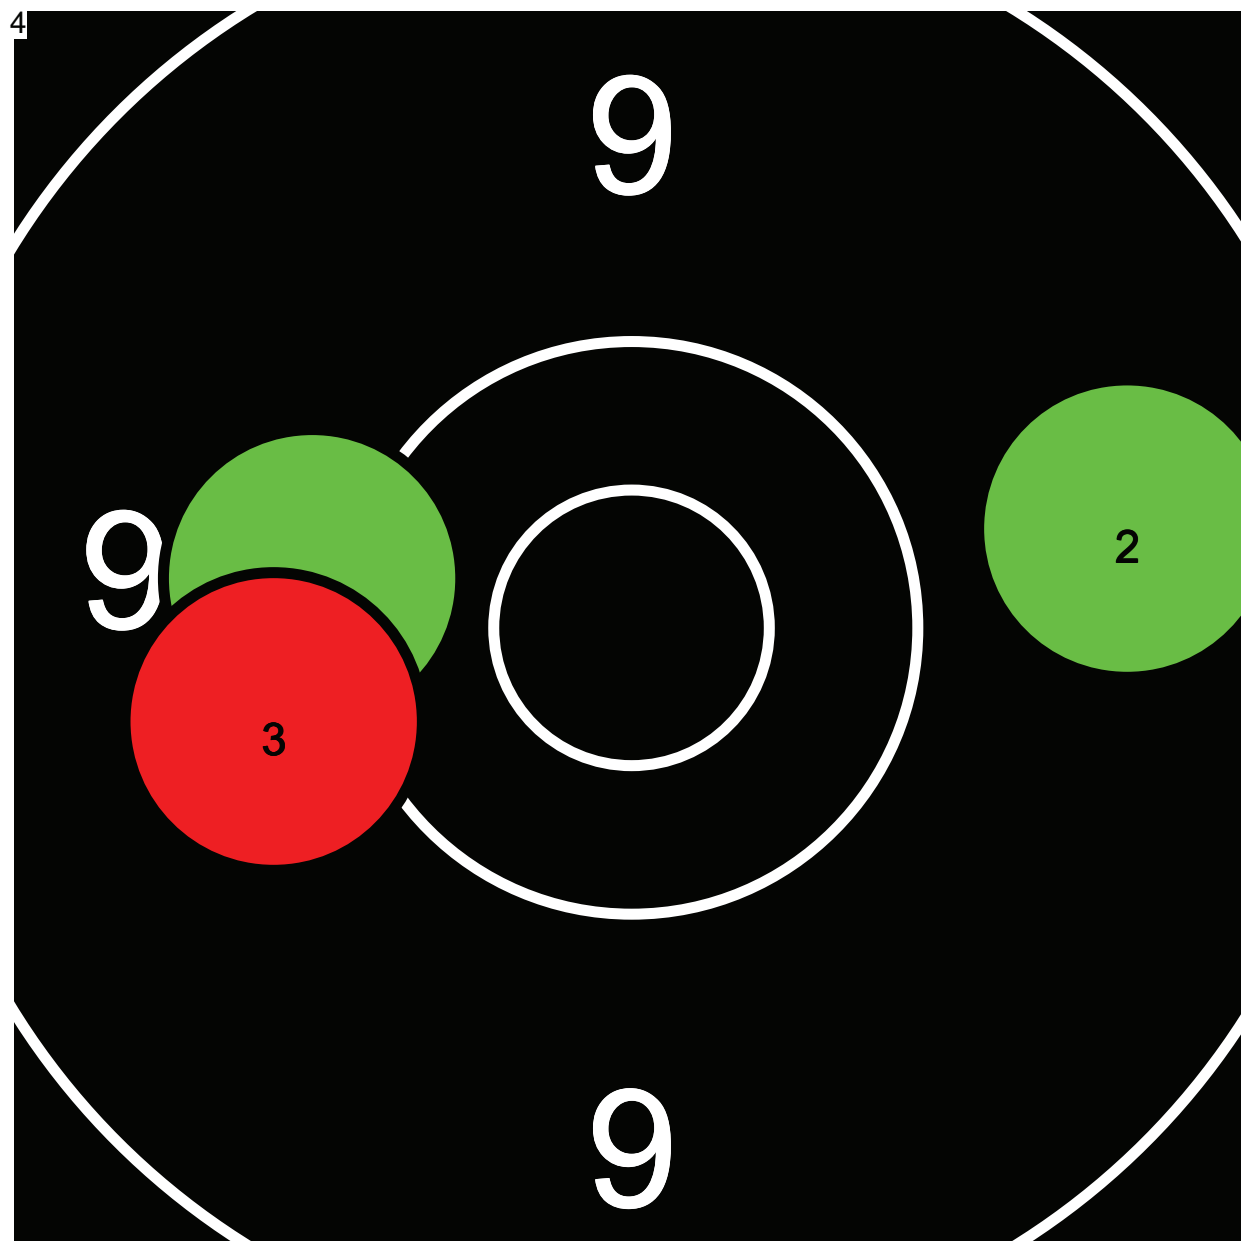

	Wert	Sec
1	10.1	0
2	10.0	0
3	10.1	0
4		
5		
6		
7		
8		
9		
10		
	30.2-0*	0

	Wert	Sec
1	10.2	0
2	9.8	0
3	10.1	0
4		
5		
6		
7		
8		
9		
10		
	30.1-0*	0

Endschiessen G50m 2014

2 Merkofer Franz

Ausstich

Total: 99.6-3* / 159.9-3*

	Wert	Sec
1	9.7	0
2	10.2	0
3	10.0	0
4	9.8	0
5	10.7*	0
6	9.6	0
7	9.0	0
8	10.3*	0
9	10.3*	0
10	10.0	0
	99.6-3*	0

Endschiessen G50m 2014

1 Merkofer Yvonne

Ausstich

Total: 29.1-1* / 159.6-4*

	Wert	Sec
1	9.4	0
2	10.4*	0
3	9.3	0
4		
5		
6		
7		
8		
9		
10		
	29.1-1*	0