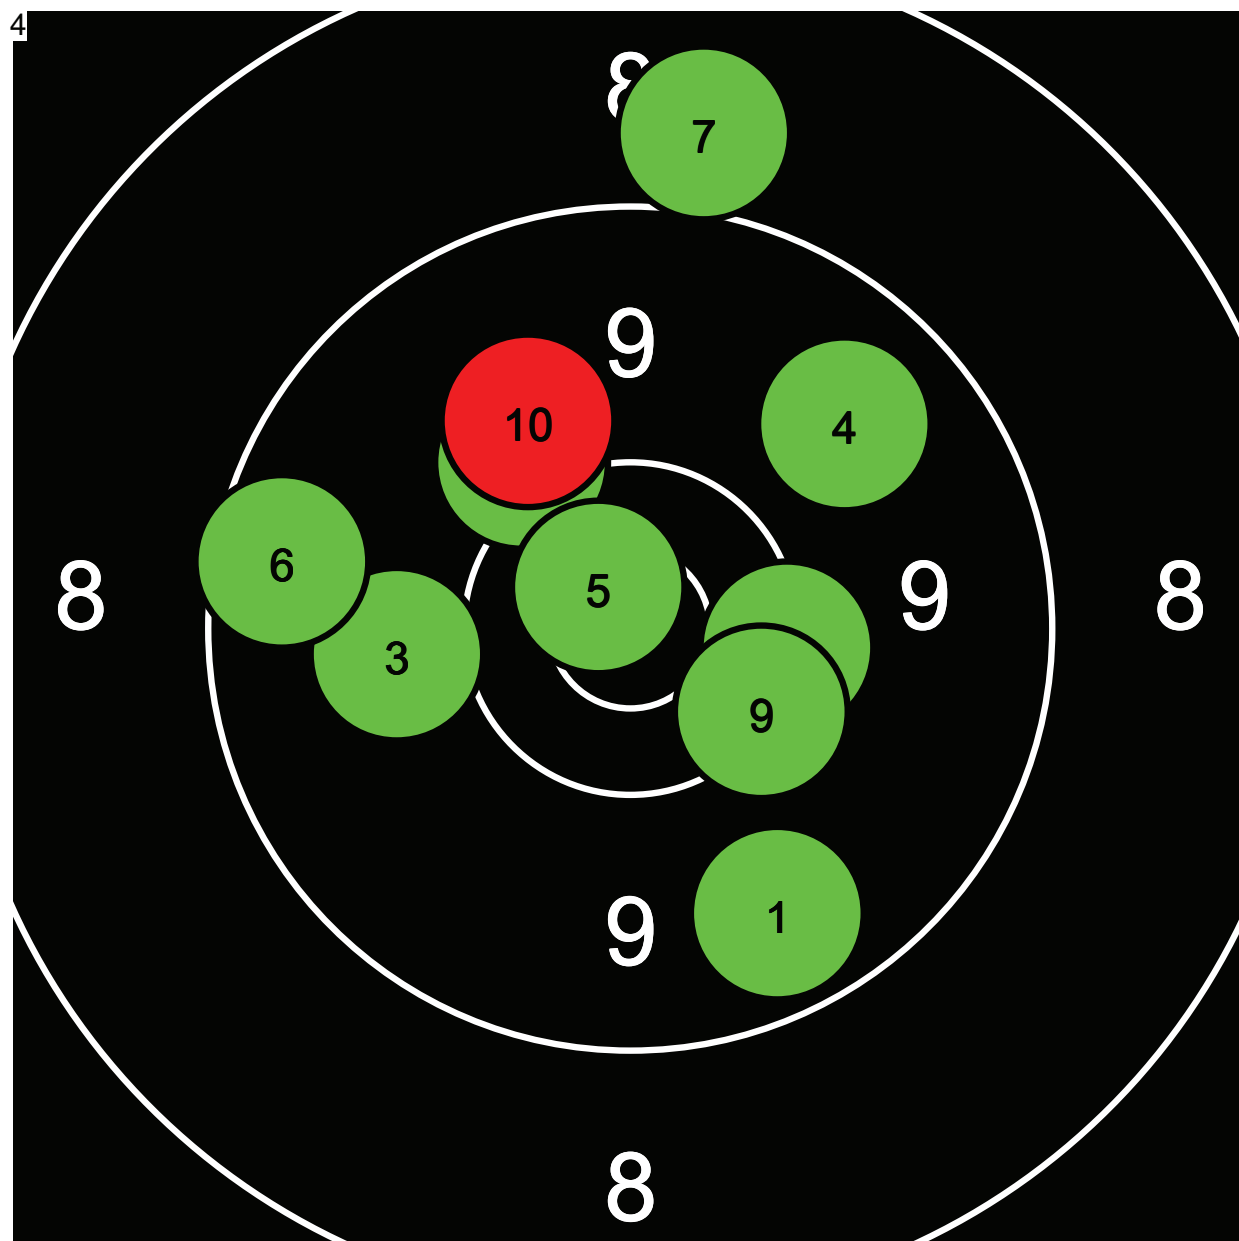

	Wert	Sec
1	10.1	0
2	10.0	0
3	10.1	0
4		
5		
6		
7		
8		
9		
10		
	30.2-0*	0

	Wert	Sec
1	10.2	0
2	9.8	0
3	10.1	0
4		
5		
6		
7		
8		
9		
10		
	30.1-0*	0

Endschiessen G50m 2014

2 Merkofer Franz

Ausstich

Total: 99.6-3* / 159.9-3*

	Wert	Sec
1	9.7	0
2	10.2	0
3	10.0	0
4	9.8	0
5	10.7*	0
6	9.6	0
7	9.0	0
8	10.3*	0
9	10.3*	0
10	10.0	0
	99.6-3*	0

Endschiessen G50m 2014

1 Merkofer Yvonne

Ausstich

Total: 29.1-1* / 159.6-4*

	Wert	Sec
1	9.4	0
2	10.4*	0
3	9.3	0
4		
5		
6		
7		
8		
9		
10		
	29.1-1*	0