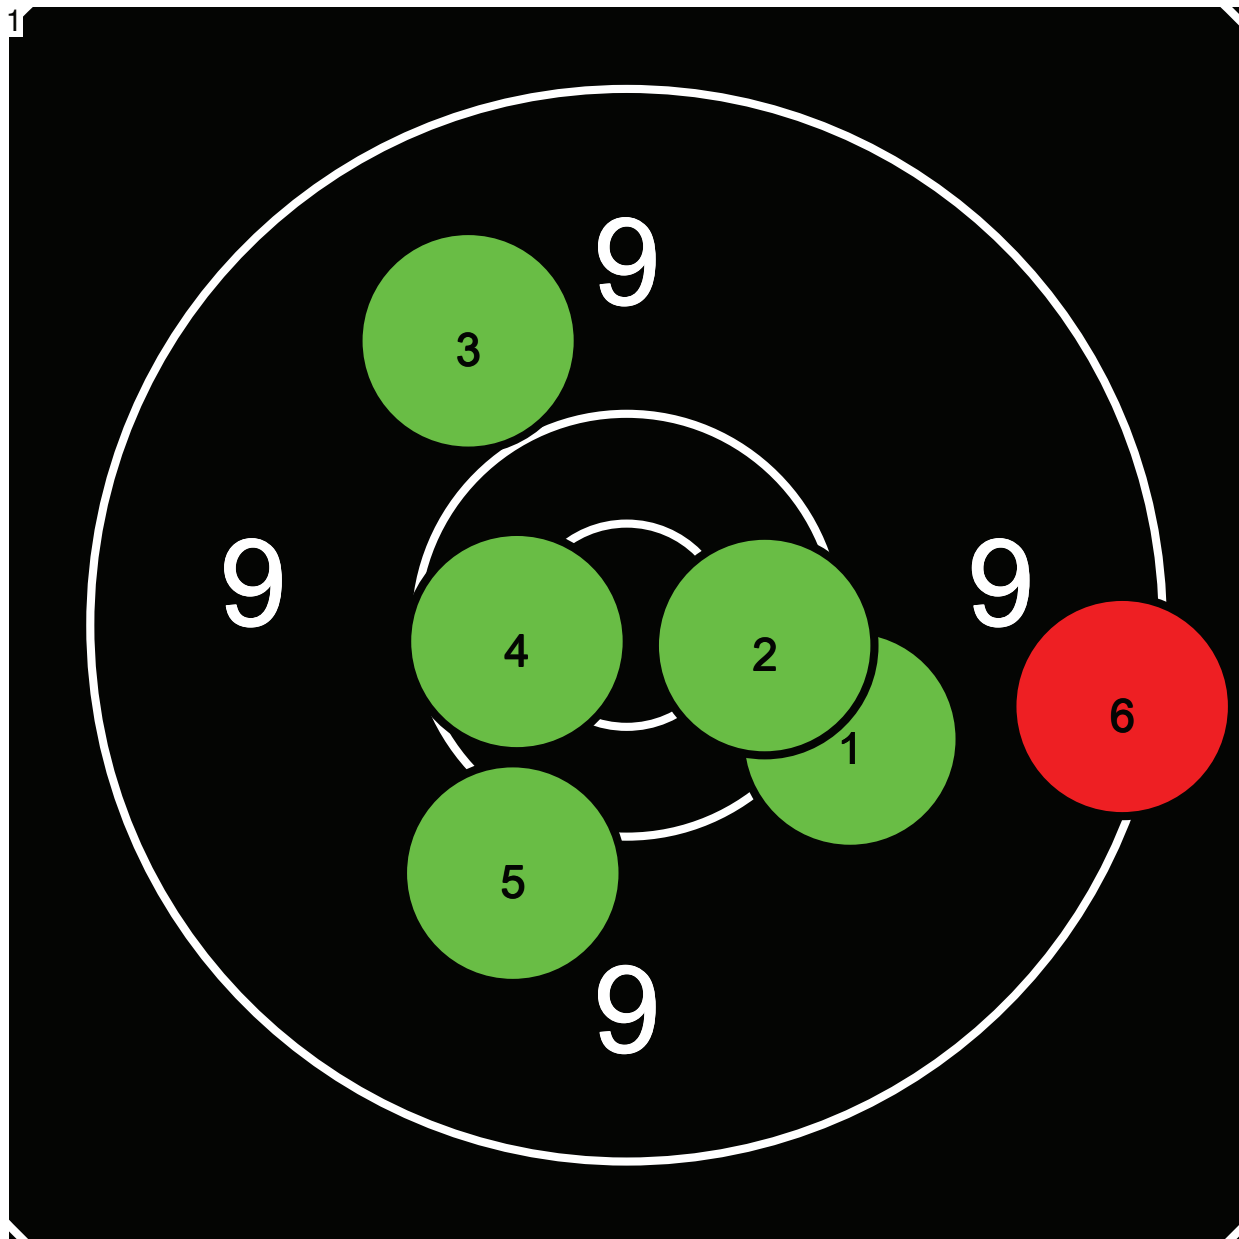

Endschiessen G50m 2014

5 Schraner Hanspeter

Ausstich

Total: 60.7-2* / 117.3-3*

	Wert	Sec
1	10.2	0
2	10.5*	0
3	9.9	0
4	10.6*	0
5	10.1	0
6	9.4	0
7		
8		
9		
10		
	60.7-2*	0