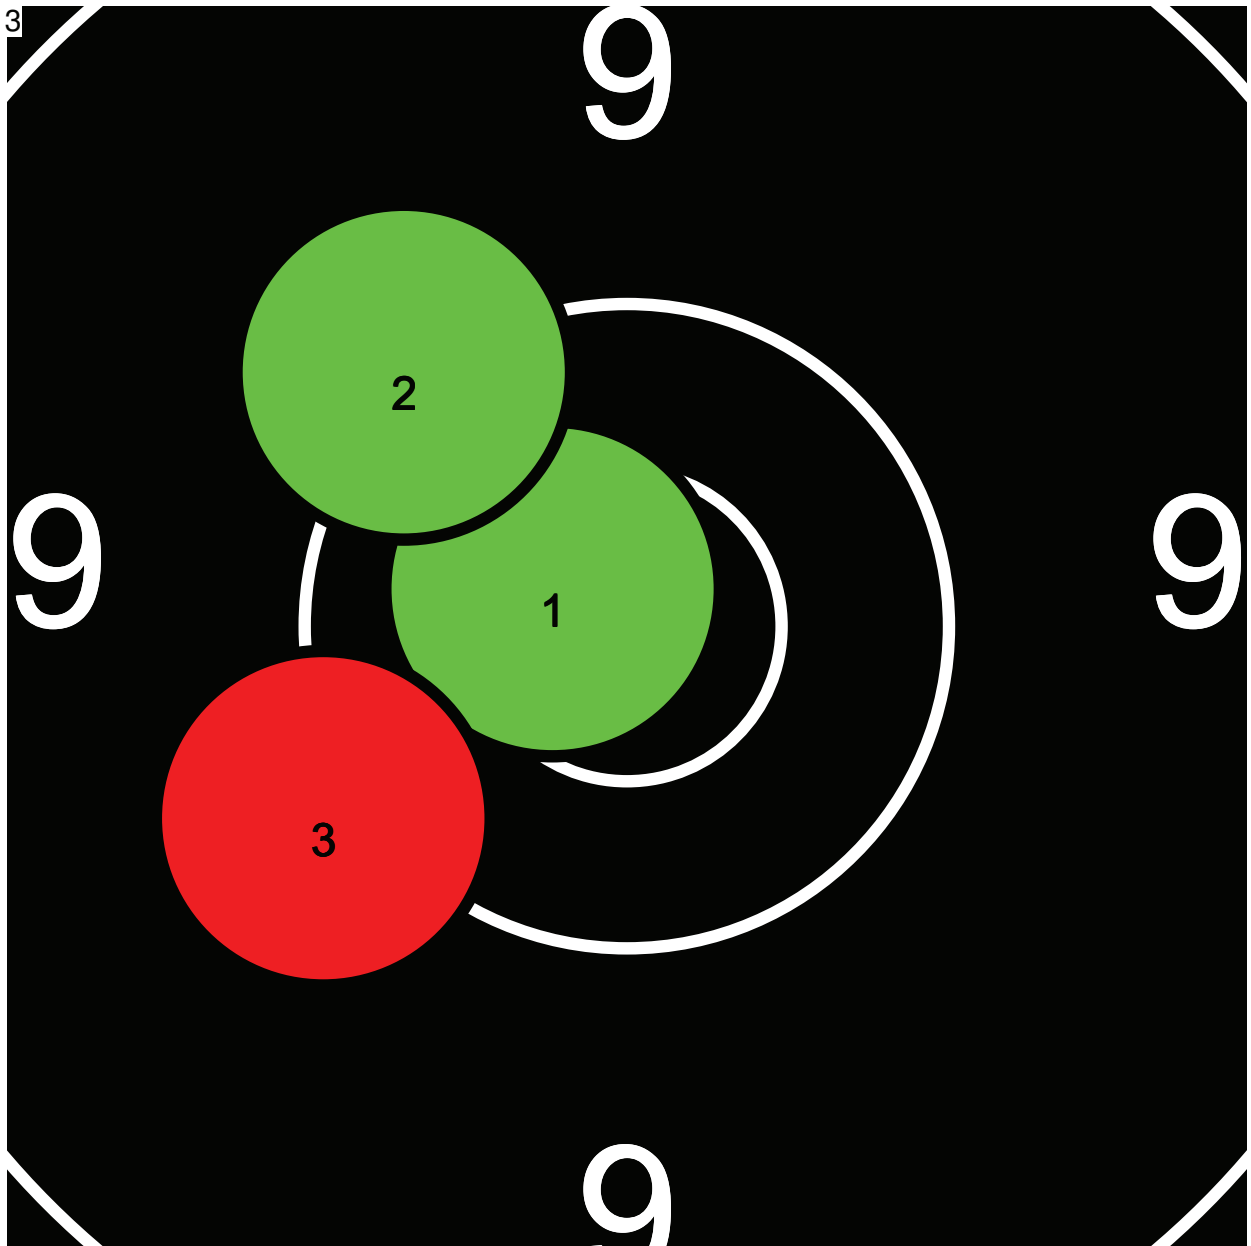

	Wert	Sec
1	9.7	0
2	10.2	0
3	10.0	0
4	9.8	0
5	10.7*	0
6	9.6	0
7	9.0	0
8	10.3*	0
9	10.3*	0
10	10.0	0
	99.6-3*	0

Endschiessen G50m 2014

1 Merkofer Yvonne

Ausstich

Total: 29.1-1* / 159.6-4*

	Wert	Sec
1	9.4	0
2	10.4*	0
3	9.3	0
4		
5		
6		
7		
8		
9		
10		
	29.1-1*	0

	Wert	Sec
1	10.8*	0
2	10.3	0
3	10.2	0
4		
5		
6		
7		
8		
9		
10		
	31.3-1*	0

Endschiessen G50m 2014

1 Merkofer Yvonne

Ausstich

Total: 99.2-2* / 159.6-4*

	Wert	Sec
1	10.0	0
2	10.6*	0
3	10.2	0
4	9.9	0
5	8.4	0
6	9.3	0
7	10.5*	0
8	10.3	0
9	10.2	0
10	9.8	0
	99.2-2*	0