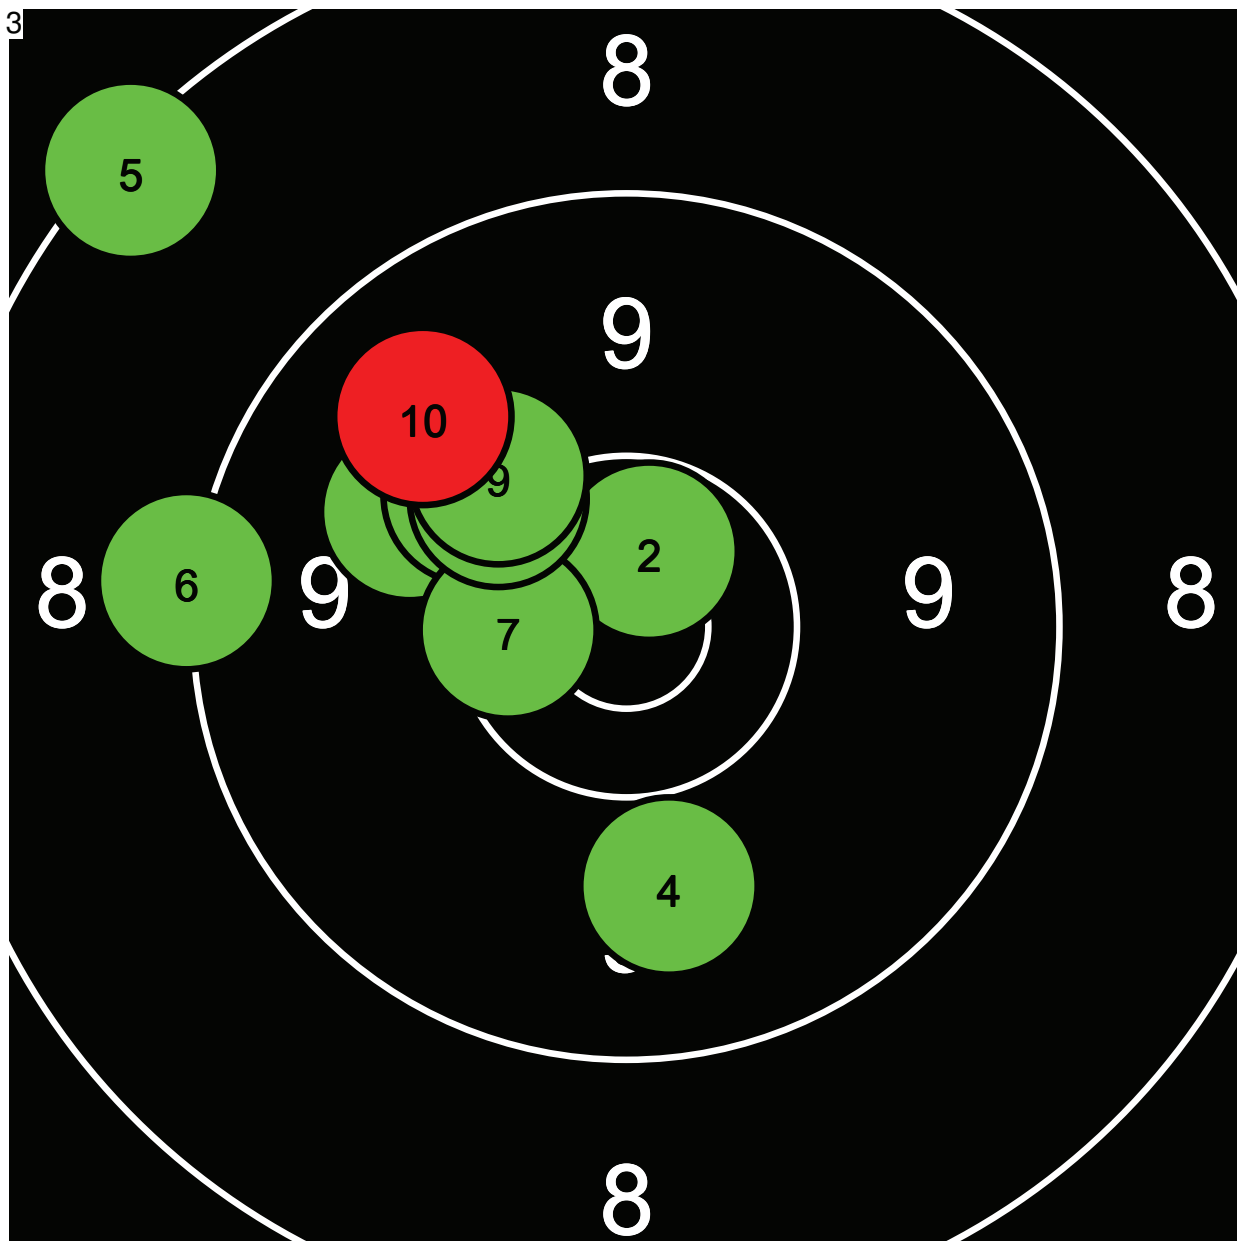

	Wert	Sec
1	9.7	0
2	10.2	0
3	10.0	0
4	9.8	0
5	10.7*	0
6	9.6	0
7	9.0	0
8	10.3*	0
9	10.3*	0
10	10.0	0
	99.6-3*	0

Endschiessen G50m 2014

1 Merkofer Yvonne

Ausstich

Total: 29.1-1* / 159.6-4*

	Wert	Sec
1	9.4	0
2	10.4*	0
3	9.3	0
4		
5		
6		
7		
8		
9		
10		
	29.1-1*	0

	Wert	Sec
1	10.8*	0
2	10.3	0
3	10.2	0
4		
5		
6		
7		
8		
9		
10		
	31.3-1*	0

Endschiessen G50m 2014

1 Merkofer Yvonne

Ausstich

Total: 99.2-2* / 159.6-4*

	Wert	Sec
1	10.0	0
2	10.6*	0
3	10.2	0
4	9.9	0
5	8.4	0
6	9.3	0
7	10.5*	0
8	10.3	0
9	10.2	0
10	9.8	0
	99.2-2*	0