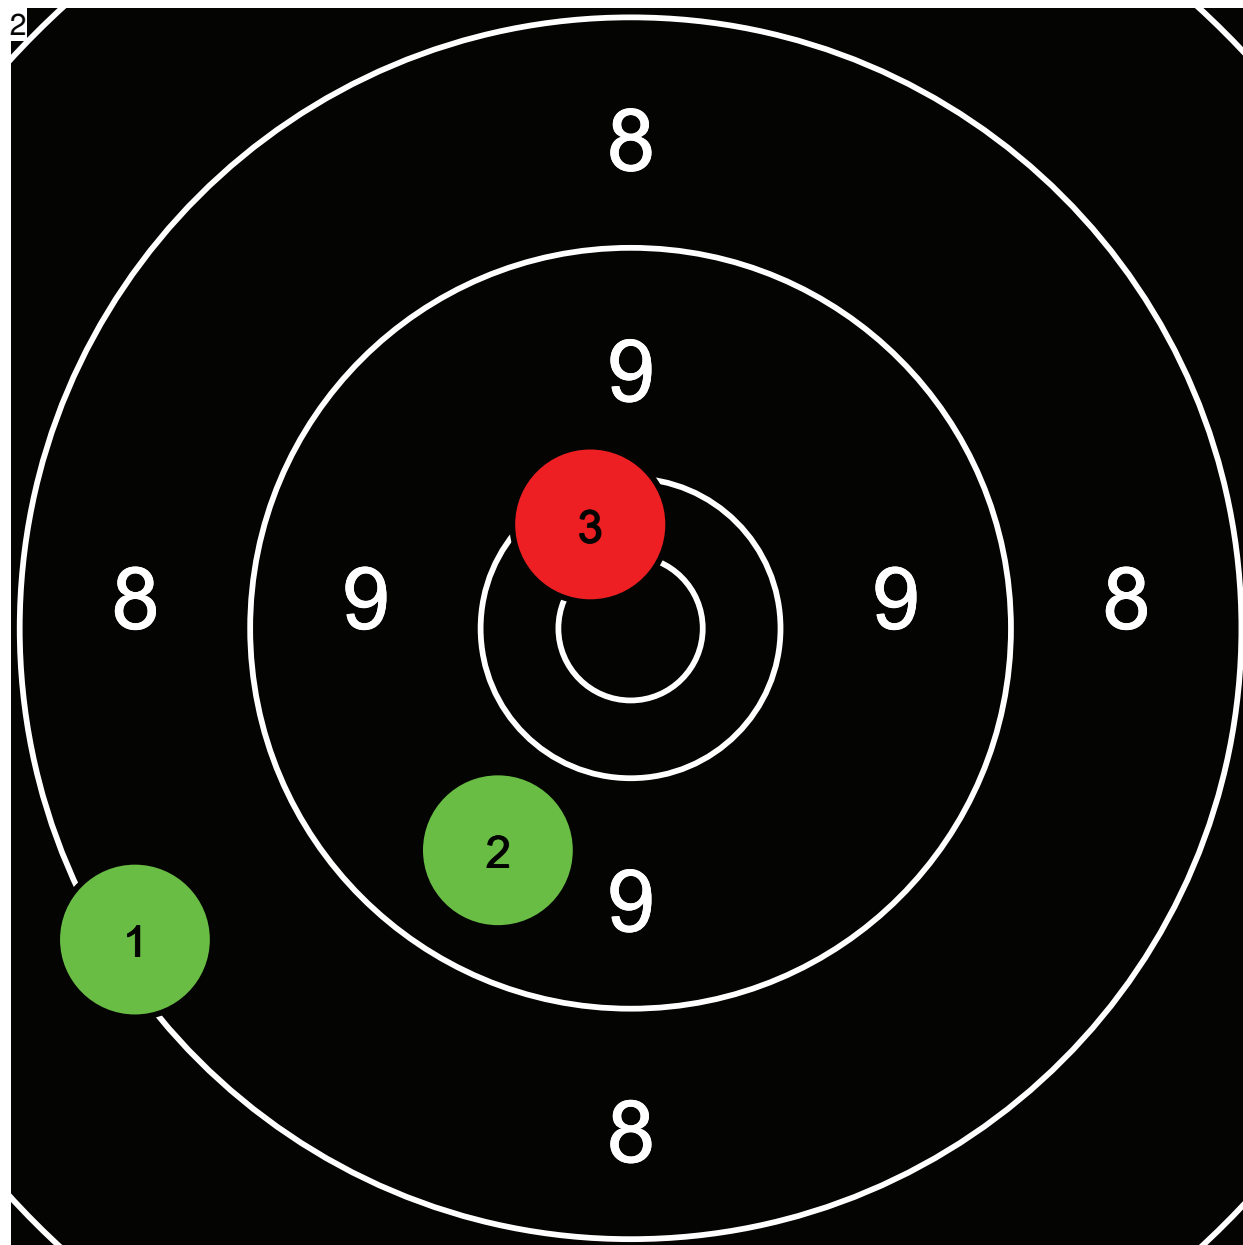

Endschiessen G50m 2014

3 Lang Beat

Ausstich

Total: 28.7-1* / 96.7-2*

	Wert	Sec
1	8.4	0
2	9.8	0
3	10.5*	0
4		
5		
6		
7		
8		
9		
10		
	28.7-1*	0