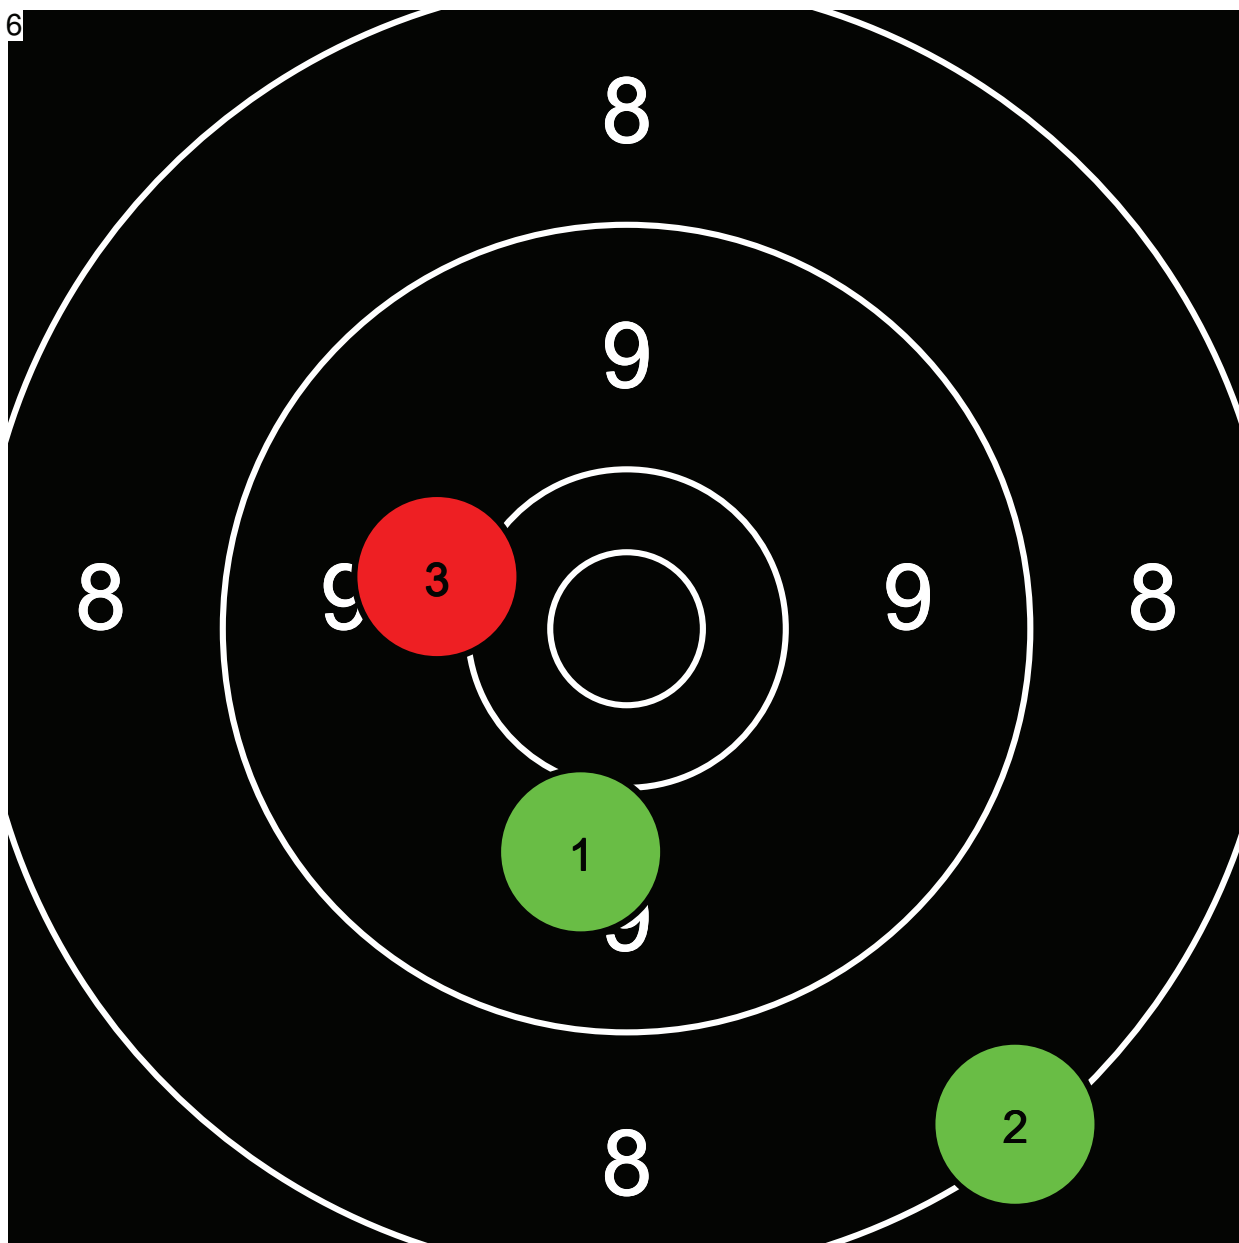

Endschiessen G50m 2014

6 Zenhausern Rene

Ausstich

Total: 28.5-0* / 74.6-0*

	Wert	Sec
1	10.0	0
2	8.4	0
3	10.1	0
4		
5		
6		
7		
8		
9		
10		
	28.5-0*	0