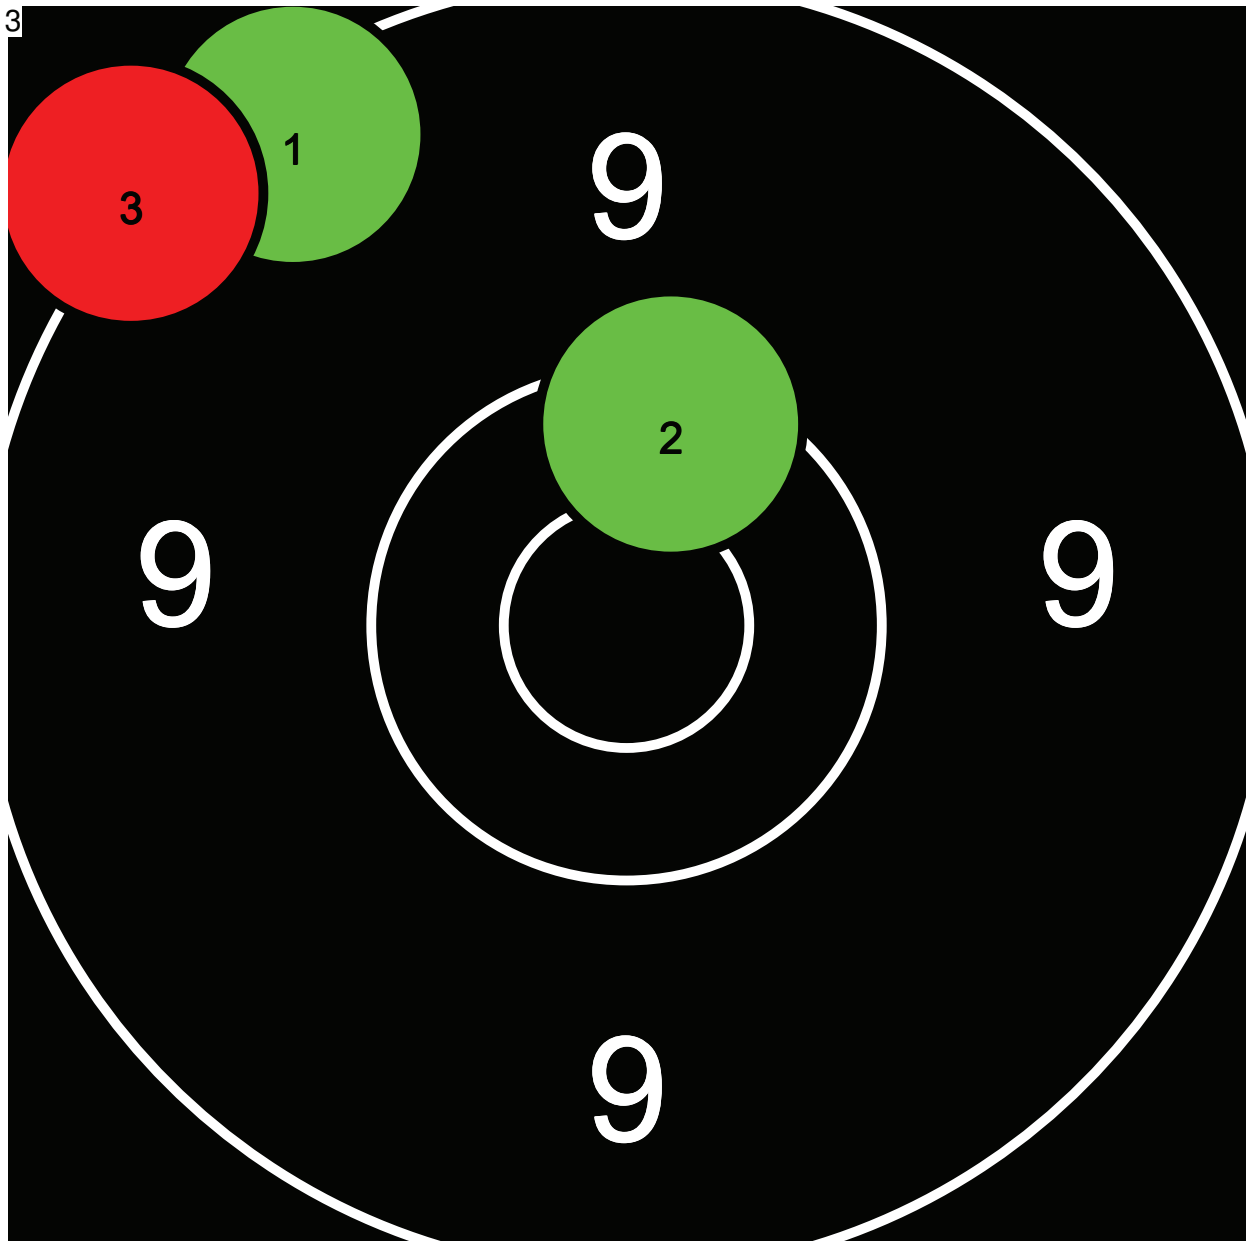

	Wert	Sec
1	10.1	0
2	10.0	0
3	10.1	0
4		
5		
6		
7		
8		
9		
10		
	30.2-0*	0

	Wert	Sec
1	10.2	0
2	9.8	0
3	10.1	0
4		
5		
6		
7		
8		
9		
10		
	30.1-0*	0

Endschiessen G50m 2014

2 Merkofer Franz

Ausstich

Total: 99.6-3* / 159.9-3*

	Wert	Sec
1	9.7	0
2	10.2	0
3	10.0	0
4	9.8	0
5	10.7*	0
6	9.6	0
7	9.0	0
8	10.3*	0
9	10.3*	0
10	10.0	0
	99.6-3*	0

Endschiessen G50m 2014

1 Merkofer Yvonne

Ausstich

Total: 29.1-1* / 159.6-4*

	Wert	Sec
1	9.4	0
2	10.4*	0
3	9.3	0
4		
5		
6		
7		
8		
9		
10		
	29.1-1*	0